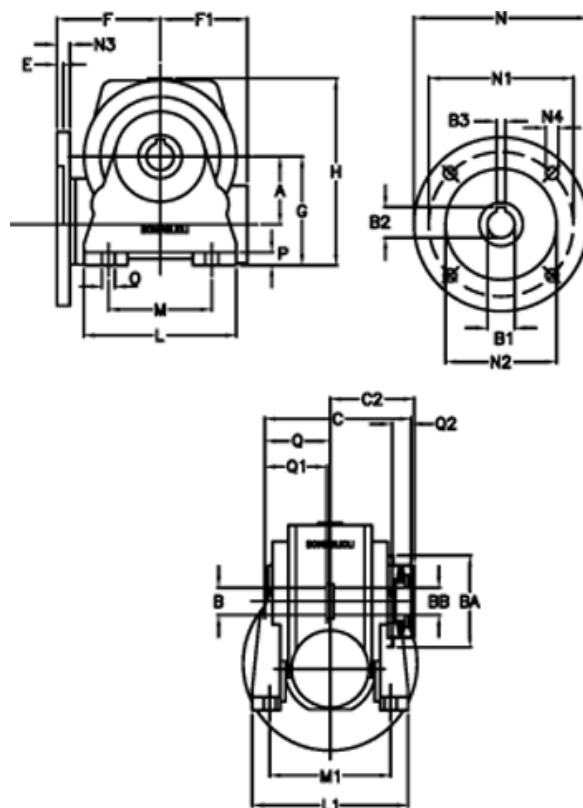

Data Sheet

Article number: 390204404612336

Description: Worm Gear with Torque Limiter
VF 44-L2-N-46-P63B14

Measures

a = 44.60	C2 = 48	L1 = 98	O = 8.5
B = 18	Description = VF 44N-xx-63B14	m = 52	P = 10
B1 E7 = 11	E = 2.0	M1 = 81.0	Q = 32.0
B2 = 12.8	F = 65	N = 90	Q1 = 32
B3 H9 = 4	F1 = 54	N1 = 75	Q2 = 12
BA = 40	g = 72	N2 = 60	
BB H7 = 11	H = 124.5	N3 = 8.0	
C = 79	L = 90	N4 = 5,5	